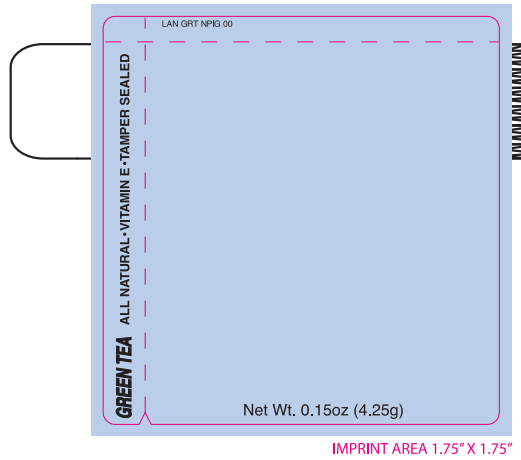

# Leashables Art Template

**ITEM PPD-363**

All Natural Green Tea

### 1. Labels

- a. Positive imprint - 5 pt minimum ..... Sample Text
- b. Reverse imprint - 7 pt minimum ..... **Sample Text**
- c. Serif and italic types - 7 pt minimum ..... Sample Text
- d. Line weight, positive lines - .5 ..... \_\_\_\_\_
- e. Line weight, reverse lines (gap) - .75 ..... **=====**