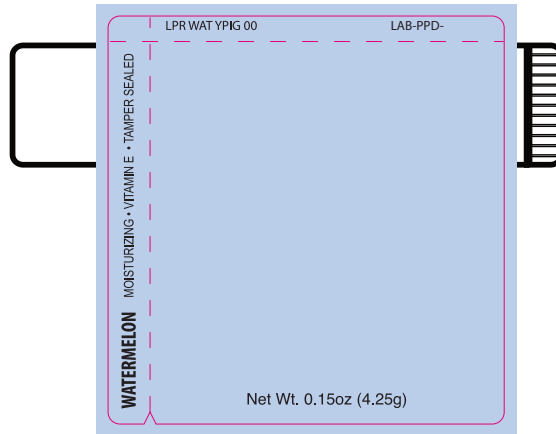

# Leashables Art Template

**ITEM PPD-203**

Watermelon

IMPRINT AREA 1.75" X 1.75"

### 1. Labels

- a. Positive imprint - 5 pt minimum ..... Sample Text
- b. Reverse imprint - 7 pt minimum ..... **Sample Text**
- c. Serif and italic types - 7 pt minimum ..... Sample Text
- d. Line weight, positive lines - .5 ..... \_\_\_\_\_
- e. Line weight, reverse lines (gap) - .75 ..... \_\_\_\_\_